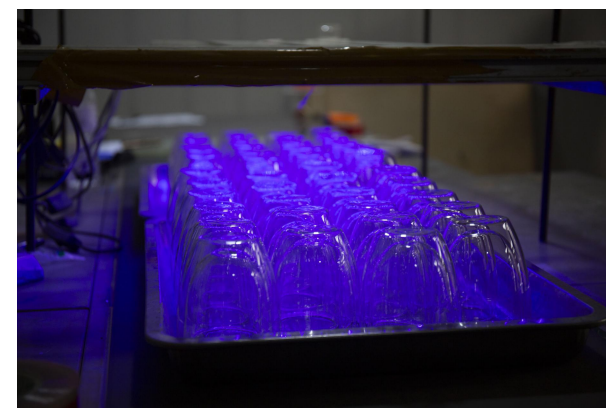

## COMPANY PROFILE

NBCUniversal

**JT-D101** Capacity:80ml Size:62×62×65mm  
**JT-D102** Capacity:250ml Size:85×85×90mm  
**JT-D103** Capacity:350ml Size:85×85×110mm  
**JT-D104** Capacity:450ml Size:85×85×145mm